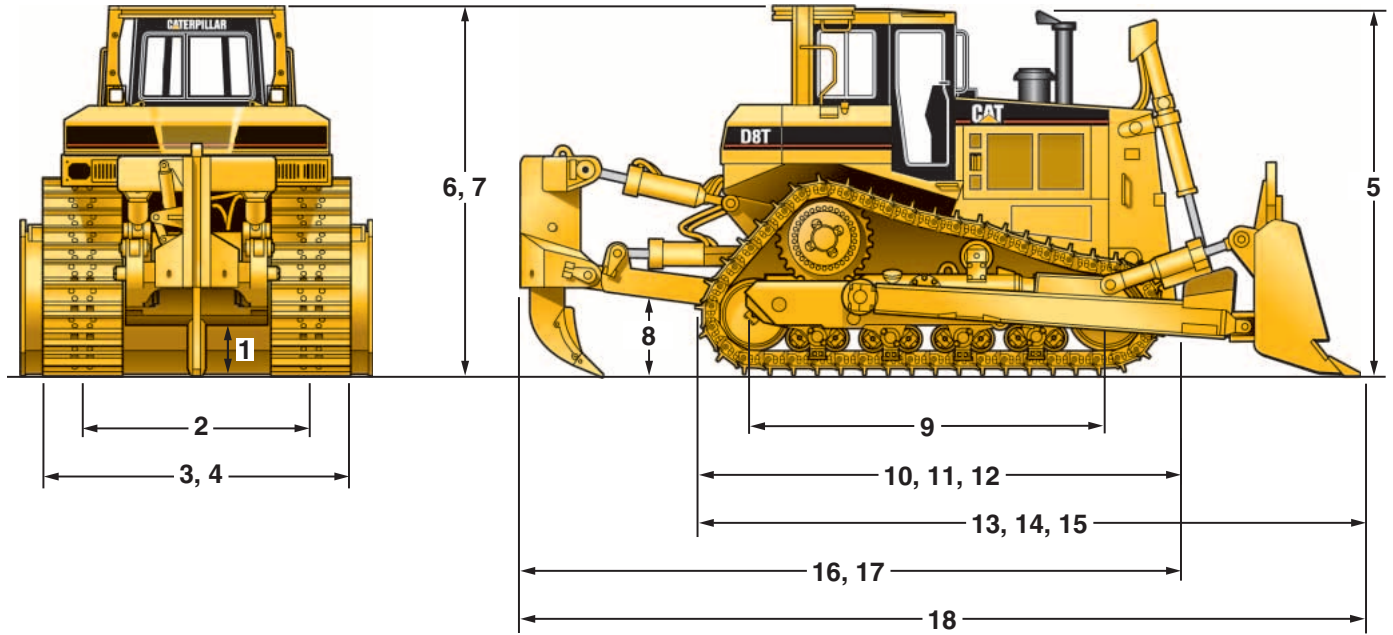

CAT D8

D8T Track-Type Tractor

Dimensions

All dimensions are approximate.

1	Ground Clearance	618 mm	24.3 in
2	Track Gauge	2.08 m	82 in
3	Width without Trunnions (Standard Shoe)	2642 mm	8.7 ft
4	Width Over Trunnions	3057 mm	10 ft
5	Height (Top of Stack)	3448 mm	11.3 ft
6	Height (FOPS Cab)	3456 mm	11.34 ft
7	Height (ROPS/Canopy)	3461 mm	11.35 ft
8	Drawbar Height (Center of Clevis)	708 mm	27.87 in
9	Length of Track on Ground	3207 mm	126.26 in
10	Overall Length Basic Tractor	4641 mm	15.2 ft

11	Length Basic Tractor with Drawbar	4998 mm	16.4 ft
12	Length Basic Tractor with Winch	5275 mm	17.3 ft
13	Length with SU-blade	6091 mm	20 ft
14	Length with U-blade	6434 mm	21.1 ft
15	Length with A-blade	6278 mm	20.6 ft
16	Length with Single-Shank Ripper	6422 mm	21 ft
17	Length with Multi-Shank Ripper	6344 mm	20.8 ft
18	Overall Length (SU Blade/SS Ripper)	7872 mm	25.8 ft